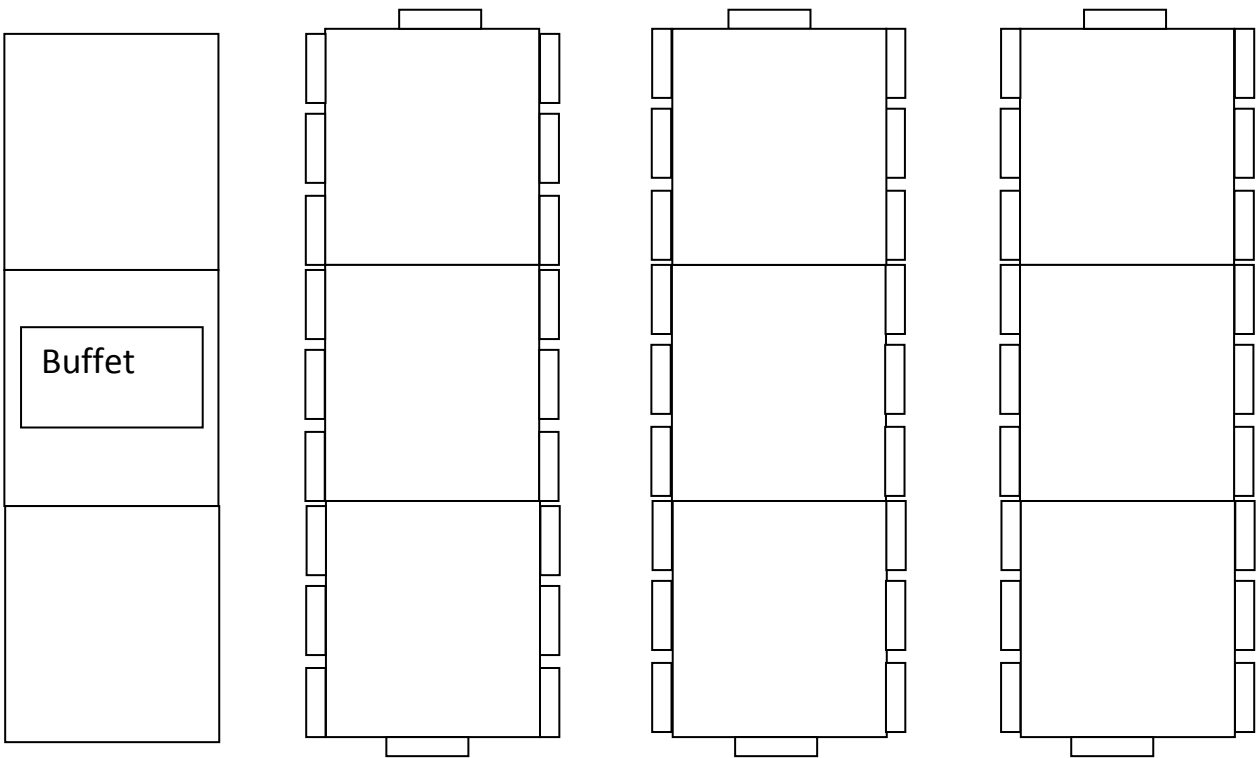

Stage

Up to 100

Kitchen

Lobby

BAR

Up to 110

Stage

Wedding
cake

Kitchen

Lobby

Flow between kitchen and lobby – fire exit

With or
Without
buffet

BAR

Up to 113

Stage

Kitchen

Free Flow between kitchen and lobby – Fire Exit

Lobby

BAR

Up to 115

Stage

Kitchen

Lobby

Flow between kitchen and lobby – fire exit

Kitchen

Lobby

Top Table

BAR