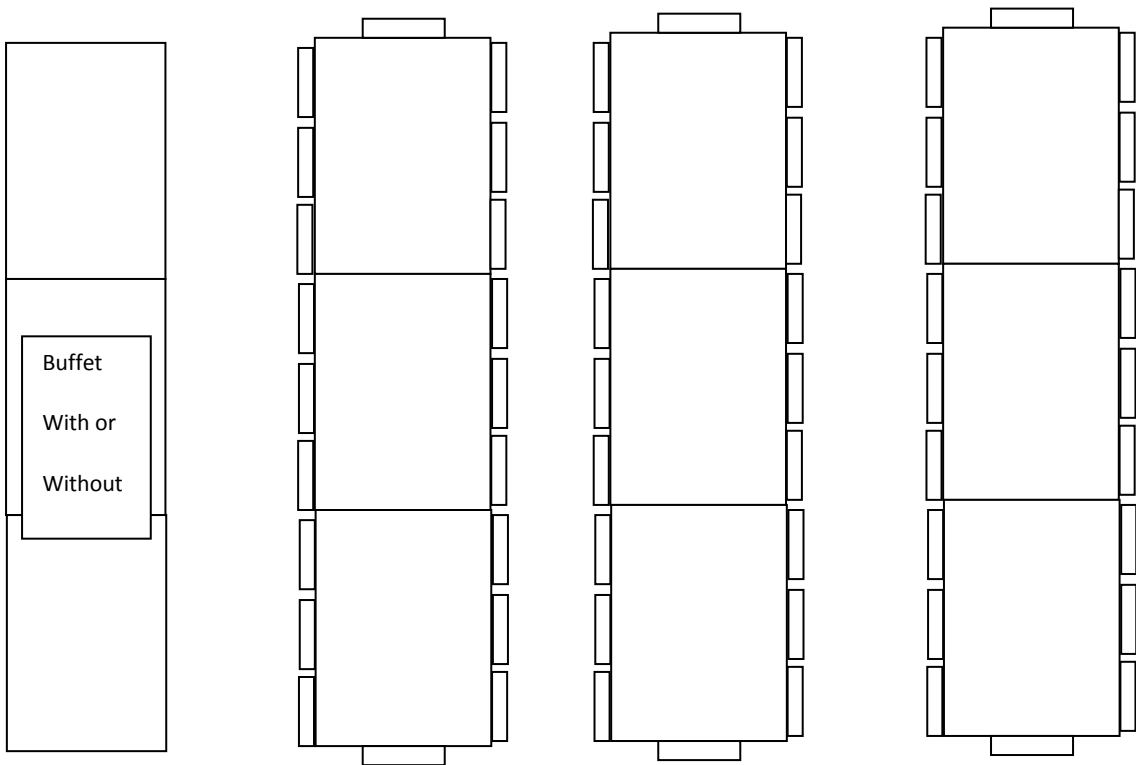

With or
Without
buffet

BAR

Stage

100-110

← Some kind of Free Flow between kitchen and lobby – Fire Exit →

Kitchen

Lobby

BAR

Stage

Up to 110

← Free Flow between kitchen and lobby – Fire Exit →

Kitchen

Lobby

BAR

Up to 96

Stage