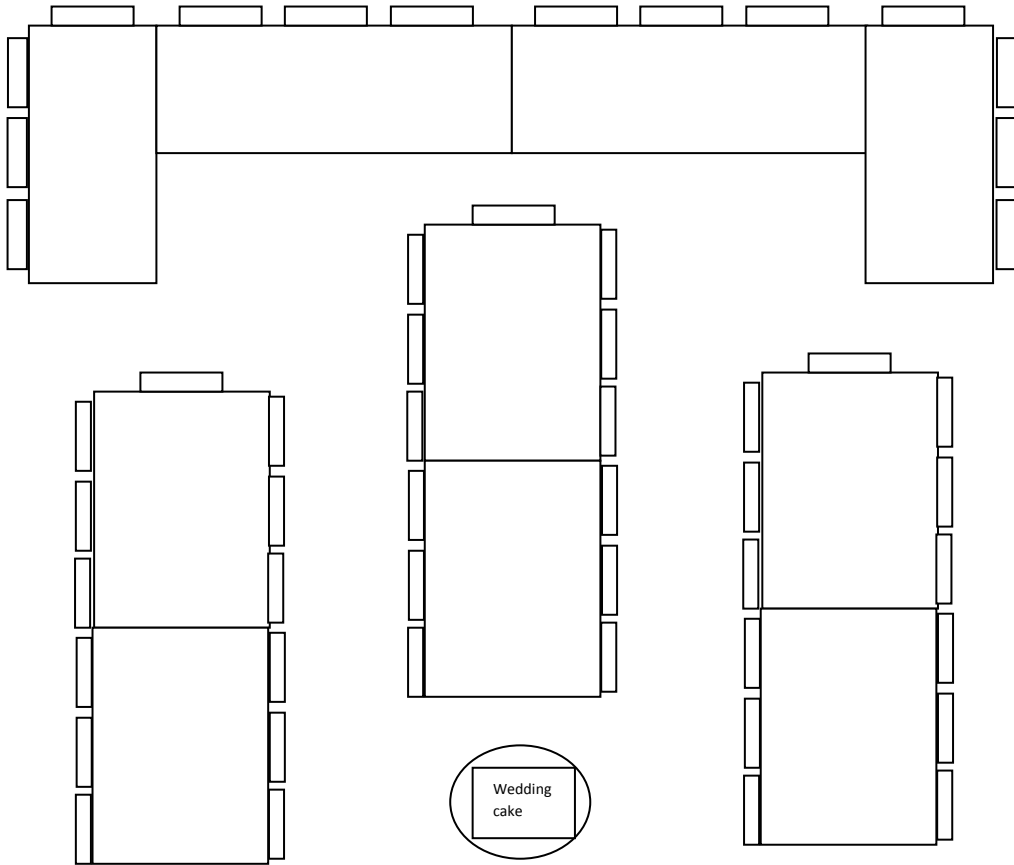

Kitchen

Lobby

Flow between kitchen and lobby – fire exit

With or
Without
buffet

BAR

Up to 113

Stage

Kitchen

Free Flow between kitchen and lobby – Fire Exit

Lobby

BAR

Up to 115

Stage

Kitchen

Lobby

Flow between kitchen and lobby – fire exit

With or
Without
buffet

BAR

Stage

100-110

← Some kind of Free Flow between kitchen and lobby – Fire Exit →

Kitchen

Lobby

BAR

Kitchen

Lobby

Top Table

BAR